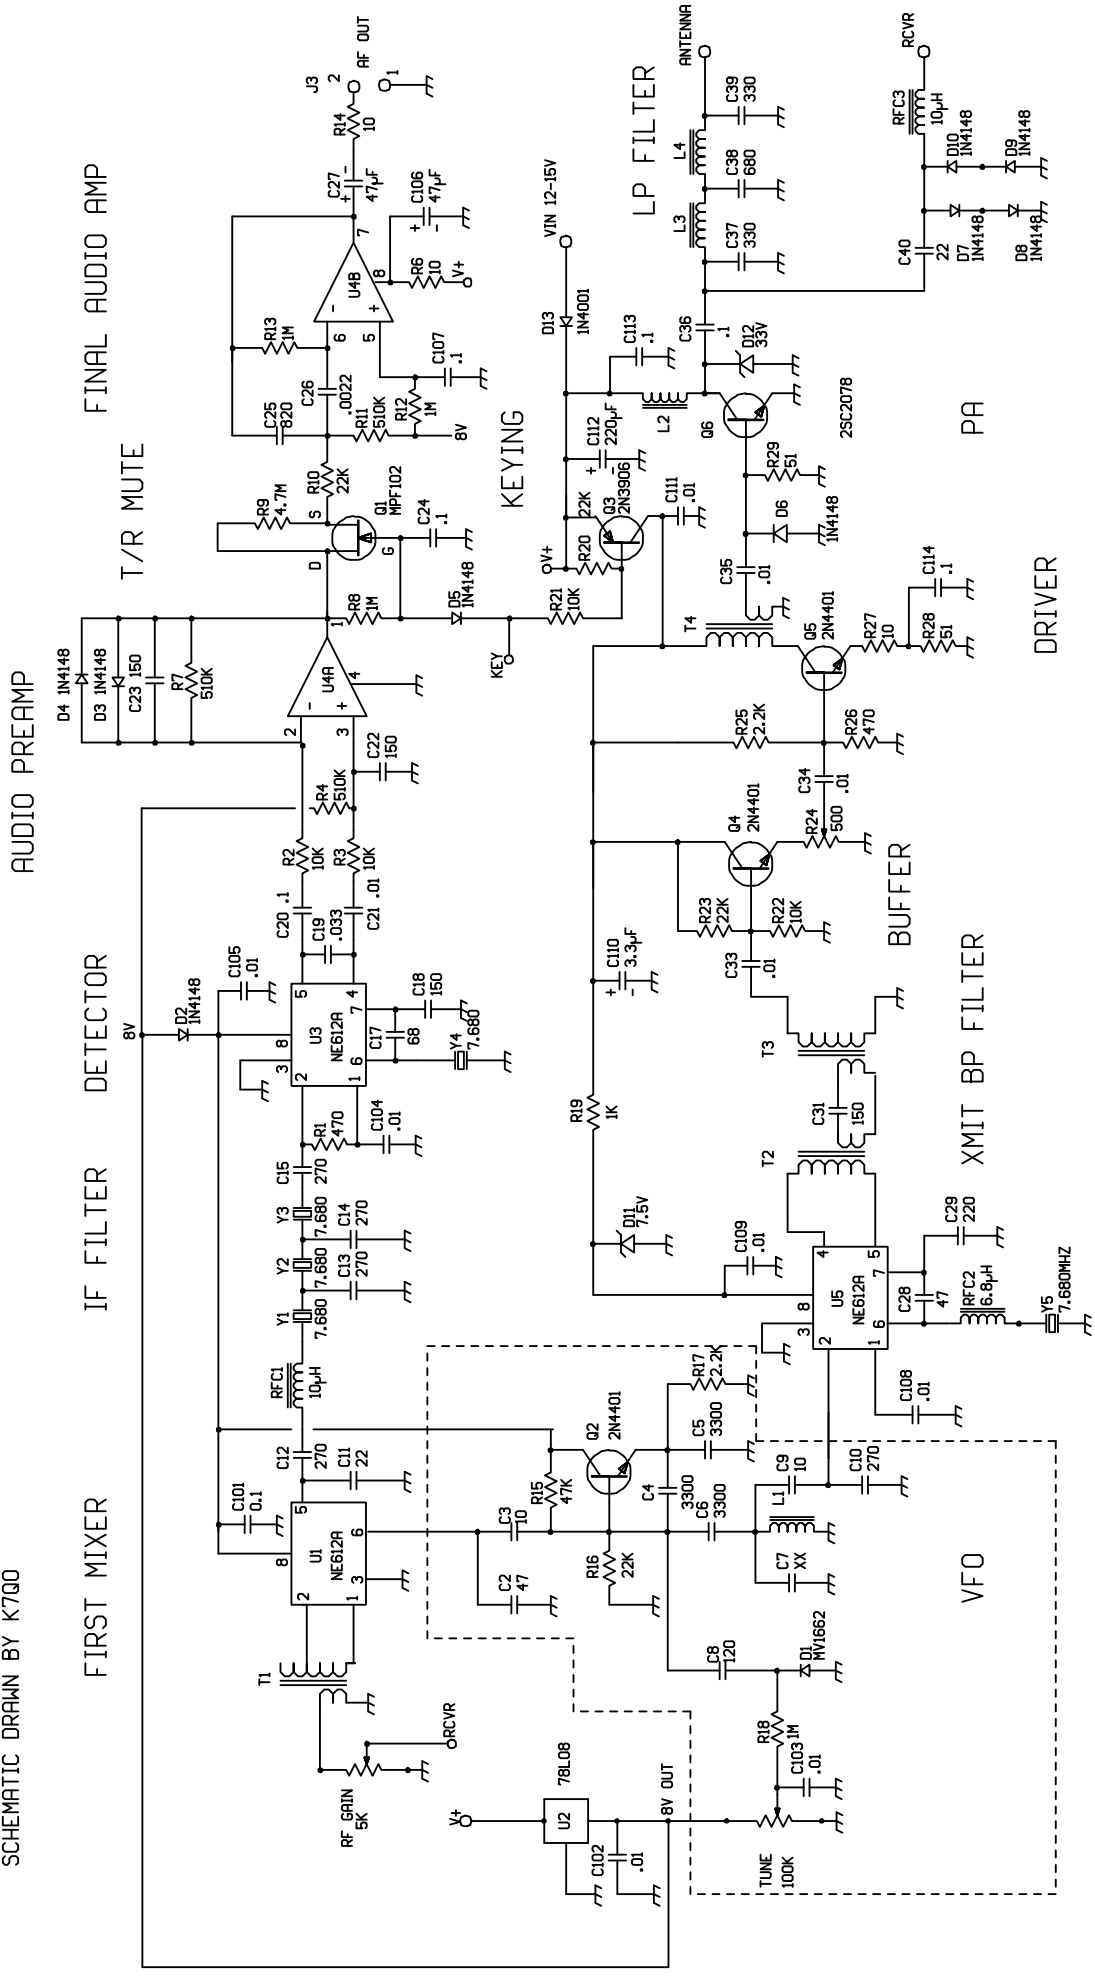

SMALL WONDER LABS SW-30+ TRANSCIVER --- COPYRIGHT BY DAVE BENSON, SMALL WONDER LABS

SCHEMATIC DRAWN BY K7QO

FIRST XMIT MIXER